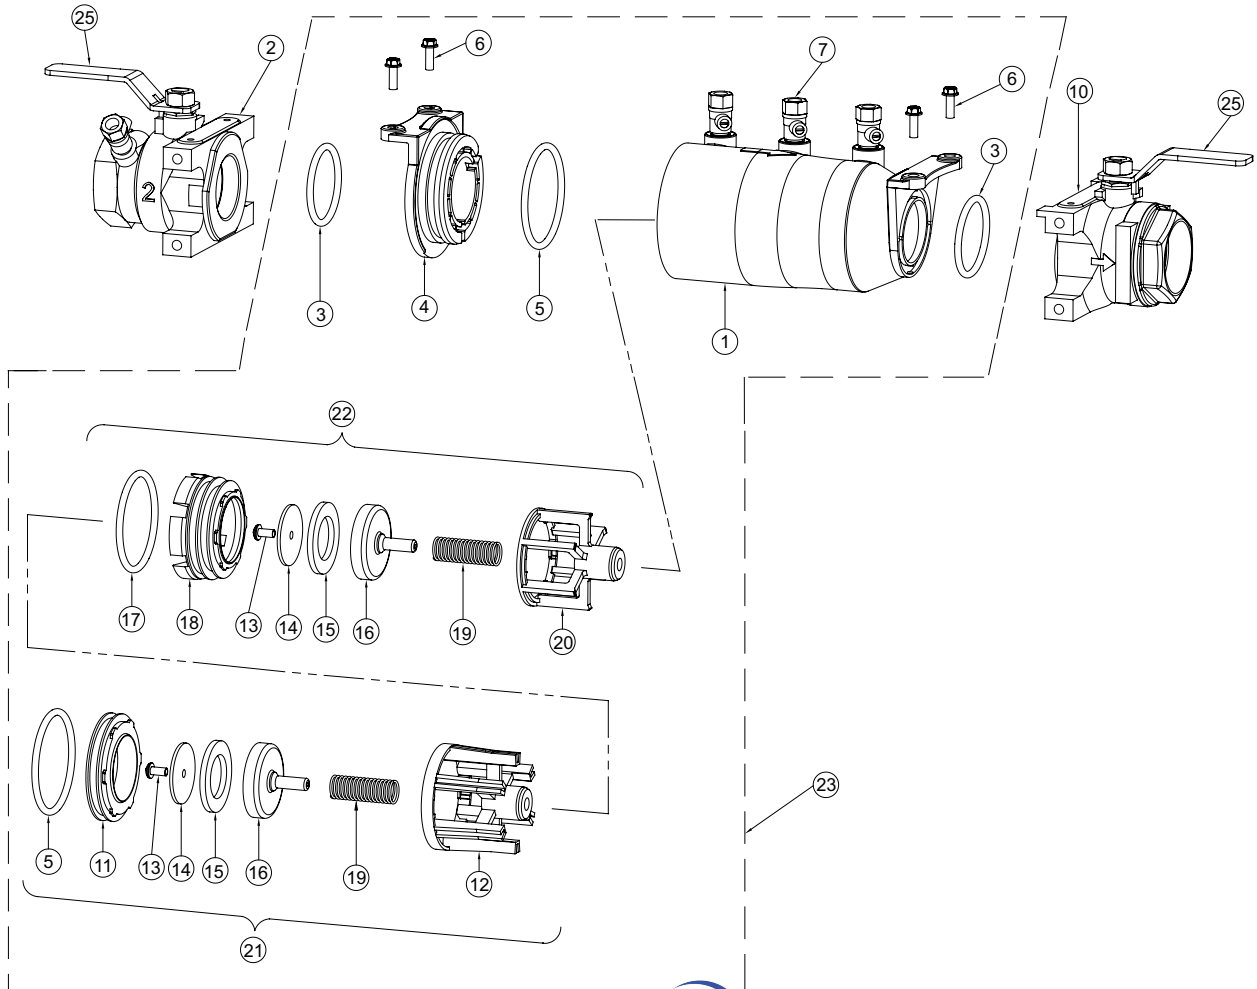

MODEL 350XL and 350

Double Check – Backflow Preventers 1-1/4" to 2"

Item Number	Description	1-1/4" Part Number	1-1/2" Part Number	2" Part Number
1	HOUSING	354-1A	354-1A	354-1A
2	INTEGRAL INLET BV, 350XL	374-48AXL	375-48AXL	376-48AXL
2	INTEGRAL INLET BV, 350	374-48A	375-48A	376-48A
3	O-RING	331N	331N	331N
4	SLEEVE	374-2	374-2	374-2
5	O-RING	337N	337N	337N
6	BOLT	352-11	352-11	352-11
7	TEST COCKS	14-860XL	14-860XL	14-860XL
8	BOLT	959-11B	959-11B	959-11B
9	STRUT (NOT AVAILABLE)	354-1ST	354-1ST	354-1ST
10	INTEGRAL OUTLET BV, 350XL	374-48BXL	375-48BXL	376-48BXL
10	INTEGRAL OUTLET BV, 350	374-48B	375-48B	376-48B
11	SEAT, #1	374-18A	374-18A	374-18A
12	SPRING RETAINER, #1	354-80A	354-80A	354-80A
13	BOLT	374-11A	374-11A	374-11A
14	SEAL RETAINER	374-14A	374-14A	374-14A
15	SEAL WASHER	374-12A	374-12A	374-12A
16	POPPET	374-30	374-30	374-30
17	O-RING	336N	336N	336N
18	SEAT, #2	374-18B	374-18B	374-18B
19	SPRING, #2	374-33B	374-33B	374-33B
20	SPRING RETAINER, #2	374-80B	374-80B	374-80B
21	#1 CHECK ASSEMBLY	354-300A	354-300A	354-300A
22	#2 CHECK ASSEMBLY	374-300B	374-300B	374-300B
23	VESSEL W/CHECKS	RK114-350V	RK114-350V	RK114-350V
24	HOUSING, BLOW OUT/FLUSH	RK114-350-375BOF	RK114-350-375BOF	RK114-350-375BOF
25	GREEN BALL VALVE HANDLE and NUT	374-6XL	375-6XL	376-6XL
25	BLUE BALL VALVE HANDLE and NUT	374-6	375-6	376-6

Repair Kit

Repair Kit, Rubber				Repair Kit, Check			
ITEM	Part Number	Qty.	Description	ITEM	Part Number	Qty.	Description
RK114-350R Size 1-1/4"-2"				RK114-350 Size 1-1/4"-2"			
3	331N	2	O-RING	3	331N	2	O-RING
5	337N	2	O-RING	5	337N	1	O-RING
15	374-12A	2	SEAL WASHER	21	354-300A	1	#1 CHECK ASSY
17	336N	1	O-RING	22	374-300B	1	#2 CHECK ASSY
Repair Kit, Vessel				Repair Kit, Complete			
RK114-350V Size 1-1/4"-2"				RK114-350-375BOF Size 1-1/4"-2"			
ITEM	Qty.	Description		Part Number	Qty.	Description	
23	1	VESSEL W/CHECKS		374-1BOF	1	HOUSING, BLOW OUT/FLUSH, 1-1/4"	
				331N	2	O-RING	
				337N	1	O-RING	

Repair Kit, Ball Valve Handles

RK114-375XLBVHD Size 1 1/4" 375XL/350XL				RK112-375XLBVHD Size 1 1/2" 375XL/350XL				RK2-375XLBVHD Size 2" 375XL/350XL			
Item	Part Number	Qty.	Description	Item	Part Number	Qty.	Description	Item	Part Number	Qty.	Description
25	374-6XL	2	GREEN BALL VLV. HANDLE & NUT	25	375-6XL	2	GREEN BALL VLV. HANDLE & NUT	25	376-6XL	2	GREEN BALL VLV. HANDLE & NUT
RK114-375BVHD Size 1 1/4" 375/350				RK112-375BVHD Size 1 1/2" 375/350				RK2-375BVHD Size 2" 375/350			
Item	Part Number	Qty.	Description	Item	Part Number	Qty.	Description	Item	Part Number	Qty.	Description
25	374-6	2	BLUE BALL VLV. HANDLE & NUT	25	375-6	2	BLUE BALL VLV. HANDLE & NUT	25	376-6	2	BLUE BALL VLV. HANDLE & NUT

MODEL 350XL and 350

Parts Drawing

36 Hudson Rd
Sudbury MA 01776

800-225-4616
www.tisales.com