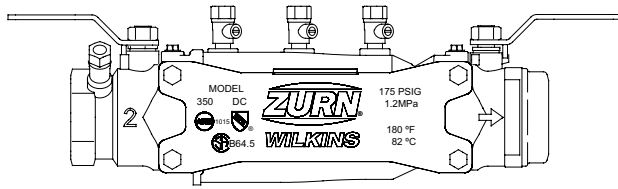

MODEL 350XL and 350

Double Check – Backflow Preventers 1-1/4" to 2"

Item Number	Description	1-1/4" Part Number	1-1/2" Part Number	2" Part Number
1	HOUSING	354-1A	354-1A	354-1A
2	INTEGRAL INLET BV, 350XL	374-48AXL	375-48AXL	376-48AXL
2	INTEGRAL INLET BV, 350	374-48A	375-48A	376-48A
3	O-RING	331N	331N	331N
4	SLEEVE	374-2	374-2	374-2
5	O-RING	337N	337N	337N
6	BOLT	352-11	352-11	352-11
7	TEST COCKS	14-860XL	14-860XL	14-860XL
8	BOLT	959-11B	959-11B	959-11B
9	STRUT (NOT AVAILABLE)	354-1ST	354-1ST	354-1ST
10	INTEGRAL OUTLET BV, 350XL	374-48BXL	375-48BXL	376-48BXL
10	INTEGRAL OUTLET BV, 350	374-48B	375-48B	376-48B
11	SEAT, #1	374-18A	374-18A	374-18A
12	SPRING RETAINER, #1	354-80A	354-80A	354-80A
13	BOLT	374-11A	374-11A	374-11A
14	SEAL RETAINER	374-14A	374-14A	374-14A
15	SEAL WASHER	374-12A	374-12A	374-12A
16	POPPET	374-30	374-30	374-30
17	O-RING	336N	336N	336N
18	SEAT, #2	374-18B	374-18B	374-18B
19	SPRING, #2	374-33B	374-33B	374-33B
20	SPRING RETAINER, #2	374-80B	374-80B	374-80B
21	#1 CHECK ASSEMBLY	354-300A	354-300A	354-300A
22	#2 CHECK ASSEMBLY	374-300B	374-300B	374-300B
23	VESSEL W/CHECKS	RK114-350V	RK114-350V	RK114-350V
24	HOUSING, BLOW OUT/FLUSH	RK114-350-375BOF	RK114-350-375BOF	RK114-350-375BOF
25	GREEN BALL VALVE HANDLE and NUT	374-6XL	375-6XL	376-6XL
25	BLUE BALL VALVE HANDLE and NUT	374-6	375-6	376-6

Repair Kit

Repair Kit, Rubber				Repair Kit, Check			
ITEM	Part Number	Qty.	Description	ITEM	Part Number	Qty.	Description
RK114-350R Size 1-1/4"-2"				RK114-350 Size 1-1/4"-2"			
3	331N	2	O-RING	3	331N	2	O-RING
5	337N	2	O-RING	5	337N	1	O-RING
15	374-12A	2	SEAL WASHER	21	354-300A	1	#1 CHECK ASSY
17	336N	1	O-RING	22	374-300B	1	#2 CHECK ASSY
Repair Kit, Vessel				Repair Kit, Complete			
RK114-350V Size 1-1/4"-2"				RK114-350-375BOF Size 1-1/4"-2"			
ITEM	Qty.	Description		Part Number	Qty.	Description	
23	1	VESSEL W/CHECKS		374-1BOF	1	HOUSING, BLOW OUT/FLUSH, 1-1/4"	
				331N	2	O-RING	
				337N	1	O-RING	

Repair Kit, Ball Valve Handles

RK114-375XLBVHD Size 1 1/4" 375XL/350XL				RK112-375XLBVHD Size 1 1/2" 375XL/350XL				RK2-375XLBVHD Size 2" 375XL/350XL			
Item	Part Number	Qty.	Description	Item	Part Number	Qty.	Description	Item	Part Number	Qty.	Description
25	374-6XL	2	GREEN BALL VLV. HANDLE & NUT	25	375-6XL	2	GREEN BALL VLV. HANDLE & NUT	25	376-6XL	2	GREEN BALL VLV. HANDLE & NUT
RK114-375BVHD Size 1 1/4" 375/350				RK112-375BVHD Size 1 1/2" 375/350				RK2-375BVHD Size 2" 375/350			
Item	Part Number	Qty.	Description	Item	Part Number	Qty.	Description	Item	Part Number	Qty.	Description
25	374-6	2	BLUE BALL VLV. HANDLE & NUT	25	375-6	2	BLUE BALL VLV. HANDLE & NUT	25	376-6	2	BLUE BALL VLV. HANDLE & NUT

MODEL 350XL and 350

Parts Drawing

36 Hudson Rd
Sudbury MA 01776

800-225-4616
www.tisales.com