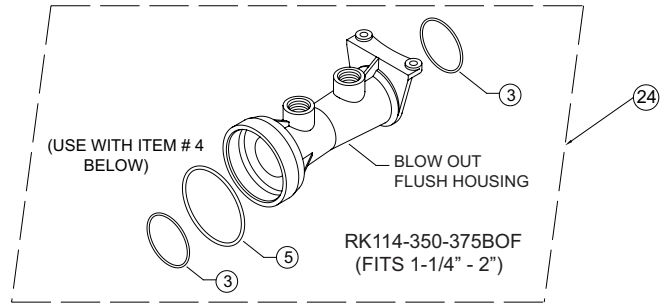

MODEL 350XL and 350

Double Check – Backflow Preventers 1-1/4" to 2"

Item Number	Description	1-1/4" Part Number	1-1/2" Part Number	2" Part Number
1	HOUSING	354-1A	354-1A	354-1A
2	INTEGRAL INLET BV, 350XL	374-48AXL	375-48AXL	376-48AXL
2	INTEGRAL INLET BV, 350	374-48A	375-48A	376-48A
3	O-RING	331N	331N	331N
4	SLEEVE	374-2	374-2	374-2
5	O-RING	337N	337N	337N
6	BOLT	352-11	352-11	352-11
7	TEST COCKS	14-860XL	14-860XL	14-860XL
8	BOLT	959-11B	959-11B	959-11B
9	STRUT (NOT AVAILABLE)	354-1ST	354-1ST	354-1ST
10	INTEGRAL OUTLET BV, 350XL	374-48BXL	375-48BXL	376-48BXL
10	INTEGRAL OUTLET BV, 350	374-48B	375-48B	376-48B
11	SEAT, #1	374-18A	374-18A	374-18A
12	SPRING RETAINER, #1	354-80A	354-80A	354-80A
13	BOLT	374-11A	374-11A	374-11A
14	SEAL RETAINER	374-14A	374-14A	374-14A
15	SEAL WASHER	374-12A	374-12A	374-12A
16	POPPET	374-30	374-30	374-30
17	O-RING	336N	336N	336N
18	SEAT, #2	374-18B	374-18B	374-18B
19	SPRING, #2	374-33B	374-33B	374-33B
20	SPRING RETAINER, #2	374-80B	374-80B	374-80B
21	#1 CHECK ASSEMBLY	354-300A	354-300A	354-300A
22	#2 CHECK ASSEMBLY	374-300B	374-300B	374-300B
23	VESSEL W/CHECKS	RK114-350V	RK114-350V	RK114-350V
24	HOUSING, BLOW OUT/FLUSH	RK114-350-375BOF	RK114-350-375BOF	RK114-350-375BOF
25	GREEN BALL VALVE HANDLE and NUT	374-6XL	375-6XL	376-6XL
25	BLUE BALL VALVE HANDLE and NUT	374-6	375-6	376-6

Repair Kit

Repair Kit, Rubber				Repair Kit, Check			
ITEM	Part Number	Qty.	Description	ITEM	Part Number	Qty.	Description
RK114-350R Size 1-1/4"-2"				RK114-350 Size 1-1/4"-2"			
3	331N	2	O-RING	3	331N	2	O-RING
5	337N	2	O-RING	5	337N	1	O-RING
15	374-12A	2	SEAL WASHER	21	354-300A	1	#1 CHECK ASSY
17	336N	1	O-RING	22	374-300B	1	#2 CHECK ASSY
Repair Kit, Vessel				Repair Kit, Complete			
RK114-350V Size 1-1/4"-2"				RK114-350-375BOF Size 1-1/4"-2"			
ITEM	Qty.	Description		Part Number	Qty.	Description	
23	1	VESSEL W/CHECKS		374-1BOF	1	HOUSING, BLOW OUT/FLUSH, 1-1/4"	
				331N	2	O-RING	
				337N	1	O-RING	

Repair Kit, Ball Valve Handles

RK114-375XLBVHD Size 1 1/4" 375XL/350XL				RK112-375XLBVHD Size 1 1/2" 375XL/350XL				RK2-375XLBVHD Size 2" 375XL/350XL			
Item	Part Number	Qty.	Description	Item	Part Number	Qty.	Description	Item	Part Number	Qty.	Description
25	374-6XL	2	GREEN BALL VLV. HANDLE & NUT	25	375-6XL	2	GREEN BALL VLV. HANDLE & NUT	25	376-6XL	2	GREEN BALL VLV. HANDLE & NUT
RK114-375BVHD Size 1 1/4" 375/350				RK112-375BVHD Size 1 1/2" 375/350				RK2-375BVHD Size 2" 375/350			
Item	Part Number	Qty.	Description	Item	Part Number	Qty.	Description	Item	Part Number	Qty.	Description
25	374-6	2	BLUE BALL VLV. HANDLE & NUT	25	375-6	2	BLUE BALL VLV. HANDLE & NUT	25	376-6	2	BLUE BALL VLV. HANDLE & NUT

MODEL 350XL and 350

Parts Drawing

36 Hudson Rd
Sudbury MA 01776

800-225-4616
www.tisales.com