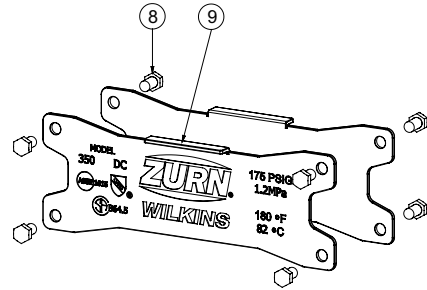

MODEL 350XL and 350

Double Check – Backflow Preventers 1-1/4" to 2"

Item Number	Description	1-1/4" Part Number	1-1/2" Part Number	2" Part Number
1	HOUSING	354-1A	354-1A	354-1A
2	INTEGRAL INLET BV, 350XL	374-48AXL	375-48AXL	376-48AXL
2	INTEGRAL INLET BV, 350	374-48A	375-48A	376-48A
3	O-RING	331N	331N	331N
4	SLEEVE	374-2	374-2	374-2
5	O-RING	337N	337N	337N
6	BOLT	352-11	352-11	352-11
7	TEST COCKS	14-860XL	14-860XL	14-860XL
8	BOLT	959-11B	959-11B	959-11B
9	STRUT (NOT AVAILABLE)	354-1ST	354-1ST	354-1ST
10	INTEGRAL OUTLET BV, 350XL	374-48BXL	375-48BXL	376-48BXL
10	INTEGRAL OUTLET BV, 350	374-48B	375-48B	376-48B
11	SEAT, #1	374-18A	374-18A	374-18A
12	SPRING RETAINER, #1	354-80A	354-80A	354-80A
13	BOLT	374-11A	374-11A	374-11A
14	SEAL RETAINER	374-14A	374-14A	374-14A
15	SEAL WASHER	374-12A	374-12A	374-12A
16	POPPET	374-30	374-30	374-30
17	O-RING	336N	336N	336N
18	SEAT, #2	374-18B	374-18B	374-18B
19	SPRING, #2	374-33B	374-33B	374-33B
20	SPRING RETAINER, #2	374-80B	374-80B	374-80B
21	#1 CHECK ASSEMBLY	354-300A	354-300A	354-300A
22	#2 CHECK ASSEMBLY	374-300B	374-300B	374-300B
23	VESSEL W/CHECKS	RK114-350V	RK114-350V	RK114-350V
24	HOUSING, BLOW OUT/FLUSH	RK114-350-375BOF	RK114-350-375BOF	RK114-350-375BOF
25	GREEN BALL VALVE HANDLE and NUT	374-6XL	375-6XL	376-6XL
25	BLUE BALL VALVE HANDLE and NUT	374-6	375-6	376-6

Repair Kit

Repair Kit, Rubber				Repair Kit, Check			
ITEM	Part Number	Qty.	Description	ITEM	Part Number	Qty.	Description
RK114-350R Size 1-1/4"-2"				RK114-350 Size 1-1/4"-2"			
3	331N	2	O-RING	3	331N	2	O-RING
5	337N	2	O-RING	5	337N	1	O-RING
15	374-12A	2	SEAL WASHER	21	354-300A	1	#1 CHECK ASSY
17	336N	1	O-RING	22	374-300B	1	#2 CHECK ASSY
Repair Kit, Vessel				Repair Kit, Complete			
RK114-350V Size 1-1/4"-2"				RK114-350-375BOF Size 1-1/4"-2"			
ITEM	Qty.	Description		Part Number	Qty.	Description	
23	1	VESSEL W/CHECKS		374-1BOF	1	HOUSING, BLOW OUT/FLUSH, 1-1/4"	
				331N	2	O-RING	
				337N	1	O-RING	

Repair Kit, Ball Valve Handles

RK114-375XLBVHD Size 1 1/4" 375XL/350XL				RK112-375XLBVHD Size 1 1/2" 375XL/350XL				RK2-375XLBVHD Size 2" 375XL/350XL			
Item	Part Number	Qty.	Description	Item	Part Number	Qty.	Description	Item	Part Number	Qty.	Description
25	374-6XL	2	GREEN BALL VLV. HANDLE & NUT	25	375-6XL	2	GREEN BALL VLV. HANDLE & NUT	25	376-6XL	2	GREEN BALL VLV. HANDLE & NUT
RK114-375BVHD Size 1 1/4" 375/350				RK112-375BVHD Size 1 1/2" 375/350				RK2-375BVHD Size 2" 375/350			
Item	Part Number	Qty.	Description	Item	Part Number	Qty.	Description	Item	Part Number	Qty.	Description
25	374-6	2	BLUE BALL VLV. HANDLE & NUT	25	375-6	2	BLUE BALL VLV. HANDLE & NUT	25	376-6	2	BLUE BALL VLV. HANDLE & NUT

MODEL 350XL and 350

Parts Drawing

36 Hudson Rd
Sudbury MA 01776

800-225-4616
www.tisales.com