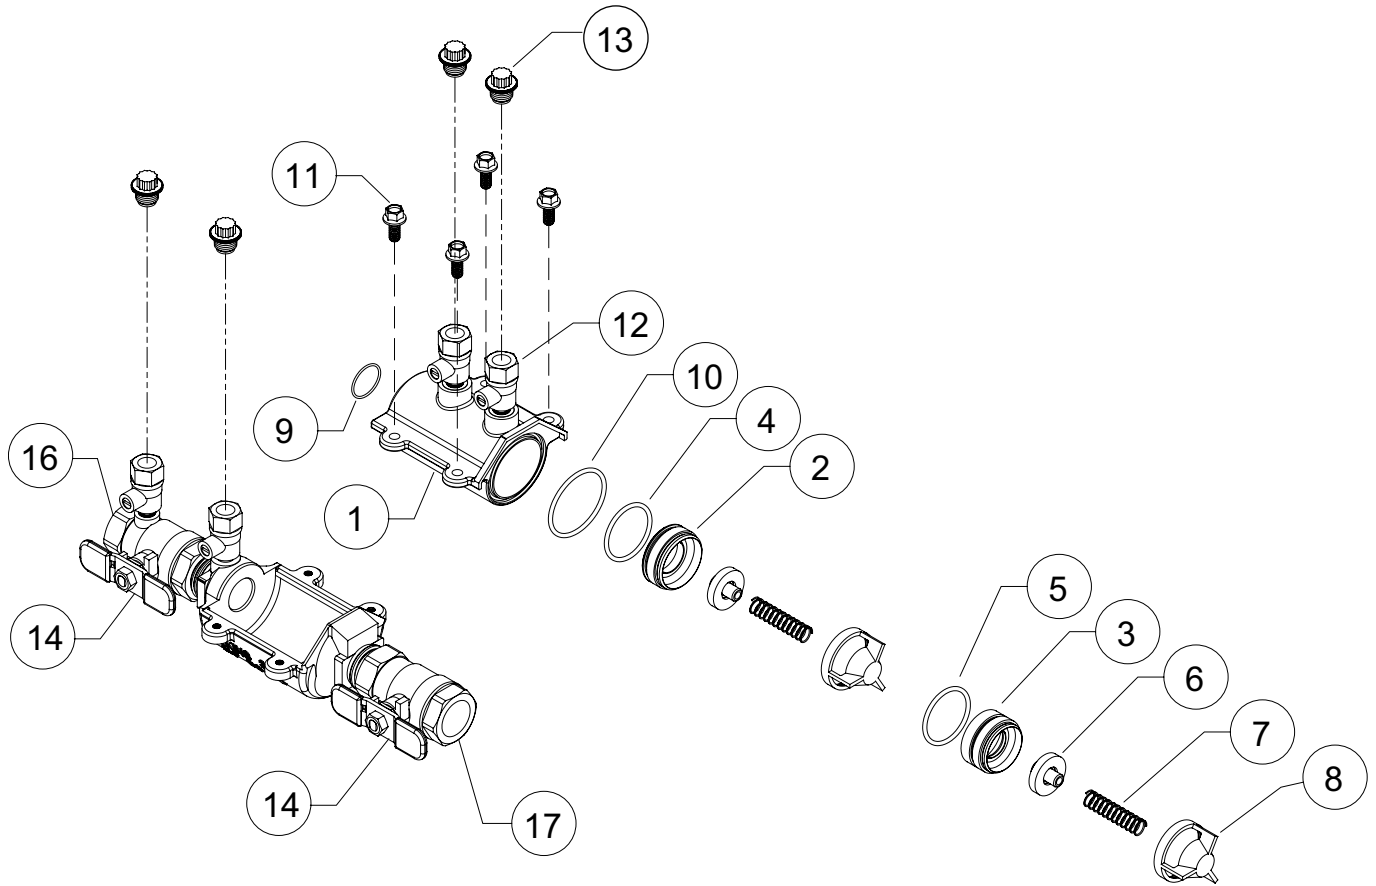

MODEL 350XL and 350

Double Check – Backflow Preventers 3/4" and 1"

Repair Kit Components		3/4"							1"						
Item #	Item Description	RK34-350	RK34-350R	RK34-350V	RK34-350BOF	RK34-350FLUSH	RK34-BVHDXL	RK34-BVHD	RK1-350	RK1-350R	RK1-350V	RK1-350BOF	RK1-350FLUSH	RK1-BVHDXL	RK1-BVHD
1	Pressure Vessel			●							●				
2	#1 Seat	●		●					●		●				
3	#2 Seat	●		●					●		●				
4	O-Ring #1 Seat	●	●	●					●	●	●				
5	O-Ring #2 Seat	●	●	●					●	●	●				
6	Poppet	● (x2)	● (x2)	● (x2)					● (x2)	● (x2)	● (x2)				
7	Spring	● (x2)		● (x2)					● (x2)		● (x2)				
8	Sleeve	● (x2)		● (x2)					● (x2)		● (x2)				
9	O-Ring, Housing Inlet	●	●	●					●	●	●	●			
10	O-Ring, Housing Outlet	●	●	●					●	●	●	●			
11	Pressure Vessels Screws			● (x4)							● (x4)				
12	Test Cocks			● (x2)							● (x2)				
13	Test Cock Cap Plug			● (x2)							● (x2)				
14	Blue Ball Valve Handle and Nut							● (x2)							● (x2)
	Green Ball Valve Handle and Nut						● (x2)							● (x2)	
15	Blow-Out/Flush Housing				●	●						●	●		
	O-Ring, Blow-Out Inlet				●	●						●	●		
	O-Ring, Blow-Out Outlet				●	●						●	●		
	Flush Hose Assembly					●							●		

Whole Goods (Available for individual sale)		
Item #	Item Description	3/4" 1"
12	Test Cock	18-860XL
16	Ball Valve, Tapped 350XL	34-850TXL
	Ball Valve, Tapped 350	34-850T
17	Ball Valve, 350XL	34-850XL
	Ball Valve, 350	34-850

Item No.	Repair Kit Description
3/4"	
RK34-350	Complete Internals Repair Kit, 3/4" 350XL and 350
RK34-350R	Rubber Repair Kit, 3/4" 350XL and 350
RK34-350V	Complete Pressure Vessel Repair Kit, 3/4" 350XL and 350
RK34-350BOF	Blow-Out/Flush Fitting Repair Kit, 3/4" 350XL and 350
RK34-350FLUSH	Flush Kit, 3/4" 350XL and 350
RK34-BVHDXL	Green Ball Valve Handle Repair Kit, 3/4"
RK34-BVHD	Blue Ball Valve Handle Repair Kit, 3/4"

MODEL 350XL and 350

Double Check – Backflow Preventers 3/4" and 1"

Parts Drawing

RK34-350BOF
RK1-350BOF

36 Hudson Rd
Sudbury MA 01776

800-225-4616
www.tisales.com