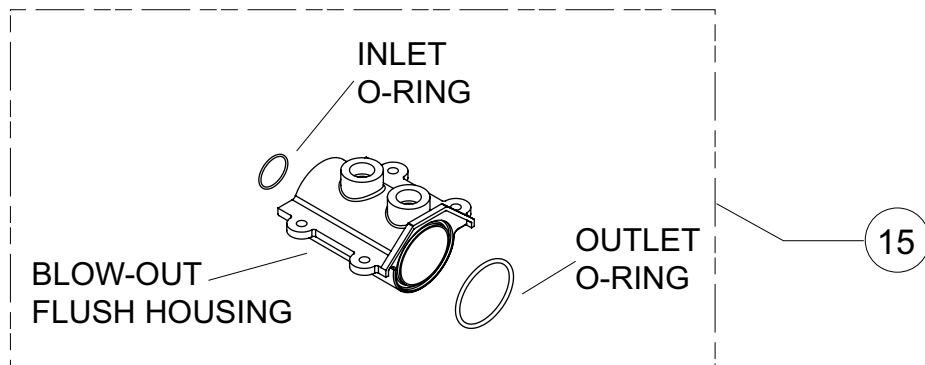

MODEL 350XL and 350

Double Check – Backflow Preventers 3/4" and 1"

Repair Kit Components		3/4"							1"						
Item #	Item Description	RK34-350	RK34-350R	RK34-350V	RK34-350BOF	RK34-350FLUSH	RK34-BVHDXL	RK34-BVHD	RK1-350	RK1-350R	RK1-350V	RK1-350BOF	RK1-350FLUSH	RK1-BVHDXL	RK1-BVHD
1	Pressure Vessel			●							●				
2	#1 Seat	●		●					●		●				
3	#2 Seat	●		●					●		●				
4	O-Ring #1 Seat	●	●	●					●	●	●				
5	O-Ring #2 Seat	●	●	●					●	●	●				
6	Poppet	● (x2)	● (x2)	● (x2)					● (x2)	● (x2)	● (x2)				
7	Spring	● (x2)		● (x2)					● (x2)		● (x2)				
8	Sleeve	● (x2)		● (x2)					● (x2)		● (x2)				
9	O-Ring, Housing Inlet	●	●	●					●	●	●	●			
10	O-Ring, Housing Outlet	●	●	●					●	●	●	●			
11	Pressure Vessels Screws			● (x4)							● (x4)				
12	Test Cocks			● (x2)							● (x2)				
13	Test Cock Cap Plug			● (x2)							● (x2)				
14	Blue Ball Valve Handle and Nut							● (x2)							● (x2)
	Green Ball Valve Handle and Nut						● (x2)							● (x2)	
15	Blow-Out/Flush Housing				●	●						●	●		
	O-Ring, Blow-Out Inlet				●	●						●	●		
	O-Ring, Blow-Out Outlet				●	●						●	●		
	Flush Hose Assembly					●							●		

Whole Goods (Available for individual sale)		
Item #	Item Description	3/4" 1"
12	Test Cock	18-860XL
16	Ball Valve, Tapped 350XL	34-850TXL
	Ball Valve, Tapped 350	34-850T
17	Ball Valve, 350XL	34-850XL
	Ball Valve, 350	34-850

Item No.	Repair Kit Description
3/4"	
RK34-350	Complete Internals Repair Kit, 3/4" 350XL and 350
RK34-350R	Rubber Repair Kit, 3/4" 350XL and 350
RK34-350V	Complete Pressure Vessel Repair Kit, 3/4" 350XL and 350
RK34-350BOF	Blow-Out/Flush Fitting Repair Kit, 3/4" 350XL and 350
RK34-350FLUSH	Flush Kit, 3/4" 350XL and 350
RK34-BVHDXL	Green Ball Valve Handle Repair Kit, 3/4"
RK34-BVHD	Blue Ball Valve Handle Repair Kit, 3/4"

Item No.	Repair Kit Description
1"	
RK1-350	Complete Internals Repair Kit, 1" 350XL and 350
RK1-350R	Rubber Repair Kit, 1" 350XL and 350
RK1-350V	Complete Pressure Vessel Repair Kit, 1" 350XL and 350
RK1-350BOF	Blow-Out/Flush Fitting Repair Kit, 1" 350XL and 350
RK1-350FLUSH	Flush Kit, 1" 350XL and 350
RK1-BVHDXL	Green Ball Valve Handle Repair Kit, 1"
RK1-BVHD	Blue Ball Valve Handle Repair Kit, 1"

MODEL 350XL and 350

Double Check – Backflow Preventers 3/4" and 1"

Parts Drawing

RK34-350BOF
RK1-350BOF

36 Hudson Rd
Sudbury MA 01776

800-225-4616
www.tisales.com