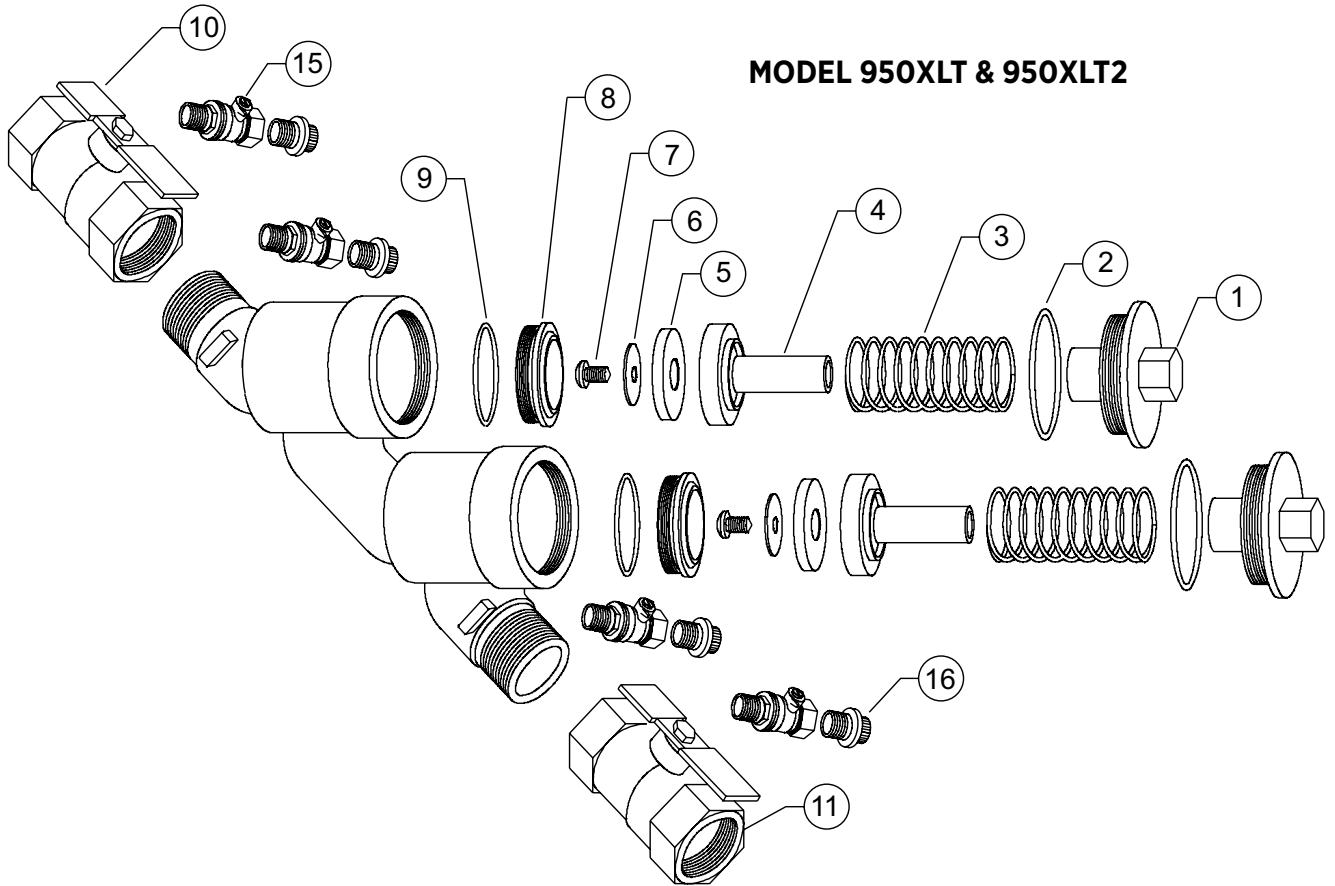

Whole Goods (Available for individual sale)							
Item #	Item Description	3/4"	1"	1-1/4"	1-1/2"	2"	
10	Ball Valve, Tapped 950XLT2	34-850TXL	1-850TXL	114-850TXL	112-850TXL	2-850TXL	
	Ball Valve, Tapped 950XLT	34-850T	1-850T	114-850T	112-850T	2-850T	
11	Ball Valve, 950XLT2	34-850XL	1-850XL	114-850XL	112-850XL	2-850XL	
	Ball Valve, 950XLT	34-850	1-850	114-850	112-850	2-850	
12	Butterfly Valve, Tapped*	N/A		114-49BRXLSST	112-49BRXLSST	2-49BRXLSST	
13	Butterfly Valve*			114-49BRXLSS	112-49BRXLSS	2-49BRXLSS	
14	Gate Valve			114-48OSY	112-48OSY	2-48OSY	
15	Test Cock	18-860XL		14-860XL			
16	Test Cock Cap Plug	2-7P					
17	Water Meter 5/8"	557-54XL					
	Check Seat Tool (x6)	BRK34-SEATTOOL			BRK114-SEATTOOL		

*Integral Supervisory Switch Option Available

Model 350D Bypass		
Item #	Kit #	Item Description
18	RK34-350D	Complete Bypass Repair Kit, 3/4" 350D
	RK34-350DV	Vessel Repair Kit, 3/4" 350D

Item No.	Repair Kit Description
3/4" and 1"	
RK34-950XL	Rubber and Spring Repair Kit, 3/4" and 1" 950XLT2 and 950XLT
RK34-950XLT	Complete Repair Kit, 3/4" and 1" 950XLT2 and 950XLT
RK34-950XLR	Rubber Repair Kit, 3/4" and 1" 950XLT2 and 950XLT
RK34-950XLTSK	Seat Repair Kit, 3/4" and 1" 950XLT2 and 950XLT
RK34-CK-COVER	Repair Kit, Check Cover 3/4" and 1" 950XLT2 and 950XLT
BRK34-SEATTOOL	Seat Removal Tool Bulk Repair Kit, 3/4" and 1" 950XLT2 and 950XLT

MODEL 950XLT2, 950XLT, 950XLTD

Double Check – Backflow Preventers 3/4" to 2"

Parts Drawing

MODEL 950XLT & 950XLT2

MODEL 950XLTD

MODEL 950XLTDABF

36 Hudson Rd
Sudbury MA 01776

800-225-4616
www.tisales.com