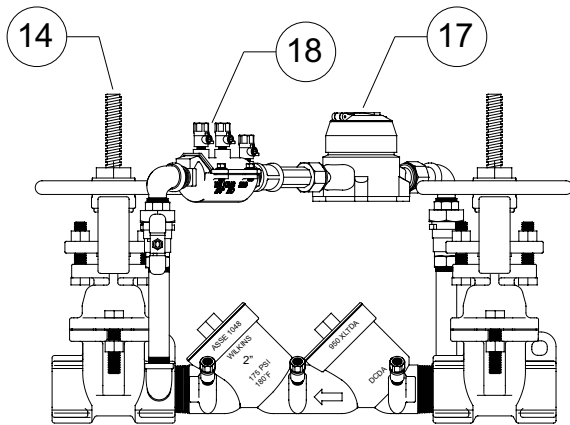

*Integral Supervisory Switch Option Available

Model 350D Bypass		
Item #	Kit #	Item Description
18	RK34-350D	Complete Bypass Repair Kit, 3/4" 350D
	RK34-350DV	Vessel Repair Kit, 3/4" 350D

Item No.	Repair Kit Description
3/4" and 1"	
RK34-950XL	Rubber and Spring Repair Kit, 3/4" and 1" 950XLT2 and 950XLT
RK34-950XLT	Complete Repair Kit, 3/4" and 1" 950XLT2 and 950XLT
RK34-950XLR	Rubber Repair Kit, 3/4" and 1" 950XLT2 and 950XLT
RK34-950XLTSK	Seat Repair Kit, 3/4" and 1" 950XLT2 and 950XLT
RK34-CK-COVER	Repair Kit, Check Cover 3/4" and 1" 950XLT2 and 950XLT
BRK34-SEATTOOL	Seat Removal Tool Bulk Repair Kit, 3/4" and 1" 950XLT2 and 950XLT

Item No.	Repair Kit Description
1-1/4" - 2"	
RK114-950XL	Rubber and Spring Repair Kit, 1-1/4" - 2" 950XLT2, 950XLT, and 2" 950XLTDA
RK114-950XLT	Complete Repair Kit, 1-1/4" - 2" 950XLT2, 950XLT, and 2" 950XLTDA
RK114-950XLR	Rubber Repair Kit, 1-1/4" - 2" 950XLT2, 950XLT, and 2" 950XLTDA
RK114-950XLTSK	Seat Repair Kit, 1-1/4" - 2" 950XLT2, 950XLT, and 2" 950XLTDA
RK114-CK-COVER	Repair Kit, Check Cover 1-1/4" - 2" 950XLT2, 950XLT, and 2" 950XLTDA
RK2-950XLTDA	Spring Repair Kit, 2" 950XLTDA
BRK114-SEATTOOL	Seat Removal Tool Bulk Repair Kit, 1-1/4" - 2" 950XLT2, 950XLT and 2" 950XLTDA

MODEL 950XLT2, 950XLT, 950XLTD

Double Check – Backflow Preventers 3/4" to 2"

Parts Drawing

MODEL 950XLT & 950XLT2

MODEL 950XLTD

MODEL 950XLTDABF

36 Hudson Rd
Sudbury MA 01776

800-225-4616
www.tisales.com