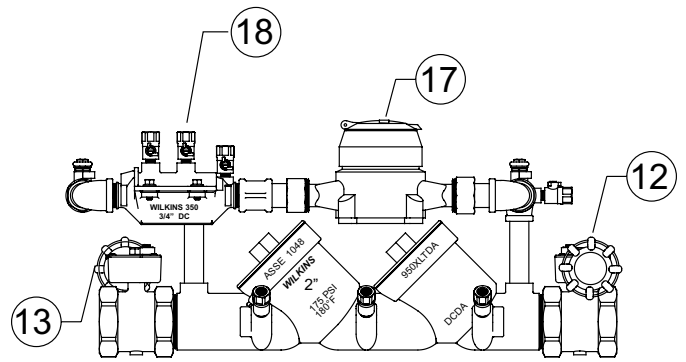

Whole Goods (Available for individual sale)							
Item #	Item Description	3/4"	1"	1-1/4"	1-1/2"	2"	
10	Ball Valve, Tapped 950XLT2	34-850TXL	1-850TXL	114-850TXL	112-850TXL	2-850TXL	
	Ball Valve, Tapped 950XLT	34-850T	1-850T	114-850T	112-850T	2-850T	
11	Ball Valve, 950XLT2	34-850XL	1-850XL	114-850XL	112-850XL	2-850XL	
	Ball Valve, 950XLT	34-850	1-850	114-850	112-850	2-850	
12	Butterfly Valve, Tapped*	N/A		114-49BRXLSST	112-49BRXLSST	2-49BRXLSST	
13	Butterfly Valve*			114-49BRXLSS	112-49BRXLSS	2-49BRXLSS	
14	Gate Valve			114-48OSY	112-48OSY	2-48OSY	
15	Test Cock	18-860XL		14-860XL			
16	Test Cock Cap Plug	2-7P					
17	Water Meter 5/8"	557-54XL					
	Check Seat Tool (x6)	BRK34-SEATTOOL			BRK114-SEATTOOL		

*Integral Supervisory Switch Option Available

Model 350D Bypass		
Item #	Kit #	Item Description
18	RK34-350D	Complete Bypass Repair Kit, 3/4" 350D
	RK34-350DV	Vessel Repair Kit, 3/4" 350D

Item No.	Repair Kit Description
3/4" and 1"	
RK34-950XL	Rubber and Spring Repair Kit, 3/4" and 1" 950XLT2 and 950XLT
RK34-950XLT	Complete Repair Kit, 3/4" and 1" 950XLT2 and 950XLT
RK34-950XLR	Rubber Repair Kit, 3/4" and 1" 950XLT2 and 950XLT
RK34-950XLTSK	Seat Repair Kit, 3/4" and 1" 950XLT2 and 950XLT
RK34-CK-COVER	Repair Kit, Check Cover 3/4" and 1" 950XLT2 and 950XLT
BRK34-SEATTOOL	Seat Removal Tool Bulk Repair Kit, 3/4" and 1" 950XLT2 and 950XLT

MODEL 950XLT2, 950XLT, 950XLTD

Double Check – Backflow Preventers 3/4" to 2"

Parts Drawing

MODEL 950XLT & 950XLT2

MODEL 950XLTD

MODEL 950XLTDABF

36 Hudson Rd
Sudbury MA 01776

800-225-4616
www.tisales.com