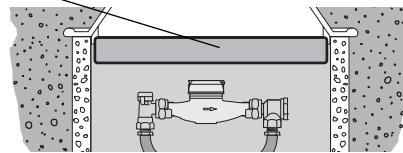

Insulating Disc

DIMENSION A	DIMENSION B	DIMENSION C DISC HEIGHT	PRODUCT NUMBER	✓ SUBMITTED ITEM(S)
15"	4-1/2"	1-1/2"	CCID-15	
18"	4-1/2"		CCID-18	
20"	5"		CCID-20	
24"	6"		CCID-24	

FEATURES

- Closed-cell polyethylene foam resists moisture absorption
- Provides extra protection against meter freeze-ups
- Plastic tie strap handle to assist in disc removal
- 1-1/2" thick, value of R4/in

The Ford Meter Box Company considers the information in this submittal form to be correct at the time of publication. Item and option availability, including specifications, are subject to change without notice. Please verify that your product information is current.

The Ford Meter Box Company, Inc.

P.O. Box 443, Wabash, Indiana U.S.A. 46992-0443

Phone: 260-563-3171 / Fax: 800-826-3487

Overseas Fax: 260-563-0167

<http://www.fordmeterbox.com>

11/09/09