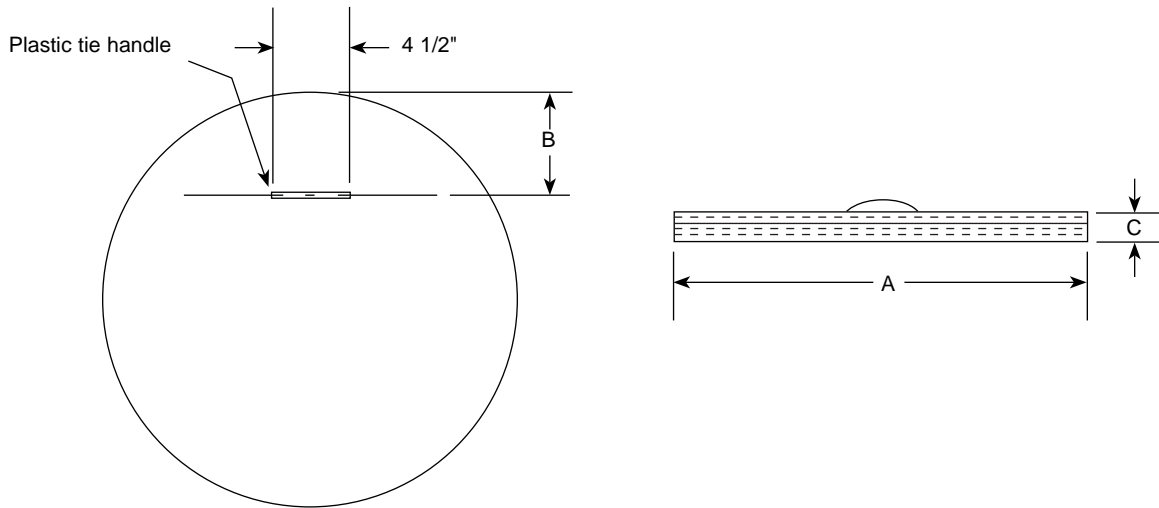

### INSULATING DISC FOR 15", 18", 20" AND 24" DIAMETER TILE

Insulating Disc

DIMENSION A	DIMENSION B	DIMENSION C DISC HEIGHT	PRODUCT NUMBER	✓ SUBMITTED ITEM(S)
15"	4-1/2"	1-1/2"	CCID-15	
18"	4-1/2"		CCID-18	
20"	5"		CCID-20	
24"	6"		CCID-24	

## FEATURES

- Closed-cell polyethylene foam resists moisture absorption
- Provides extra protection against meter freeze-ups
- Plastic tie strap handle to assist in disc removal
- 1-1/2" thick, value of R4/in