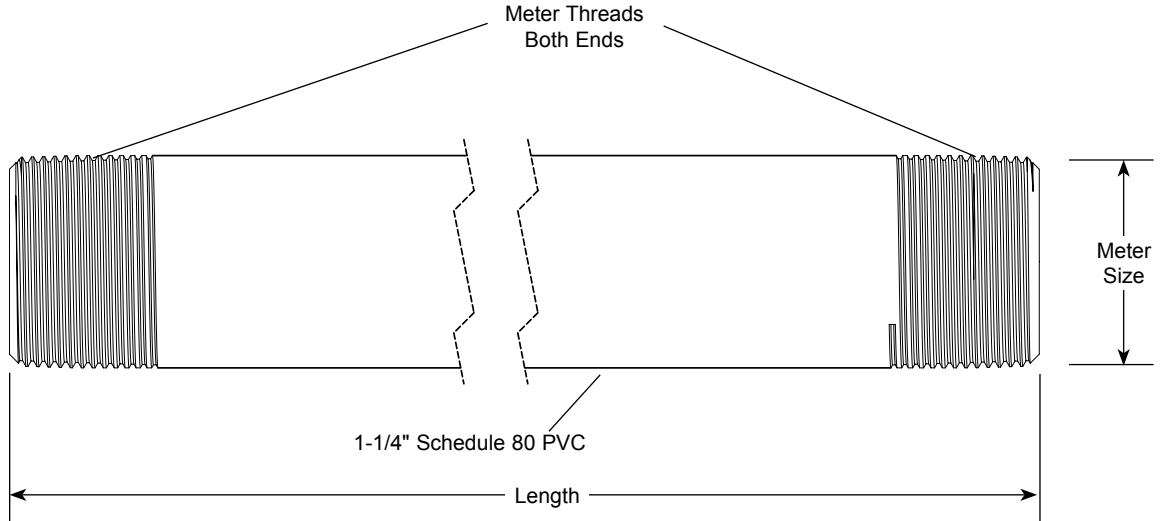

SUBMITTAL INFORMATION

Plastic Meter Idlers - (IDLER-xP style)

REPLACES 5/8" X 3/4" THROUGH 1" SPUD METERS

DESCRIPTION		APPROX. WT. LBS	PART NUMBER	✓ SUBMITTED ITEM(S)
REPLACES METER	LENGTH			
5/8" x 3/4"	7-1/2"	.3	IDLER-2P	
3/4"	9"	.4	IDLER-3P	
1"	10-3/4"	.4	IDLER-4P	

FEATURES

- Conforms to AWWA C700 for Meter Threads.

The Ford Meter Box Company considers the information in this submittal form to be correct at the time of publication. Item and option availability, including specifications, are subject to change without notice. Please verify that your product information is current.