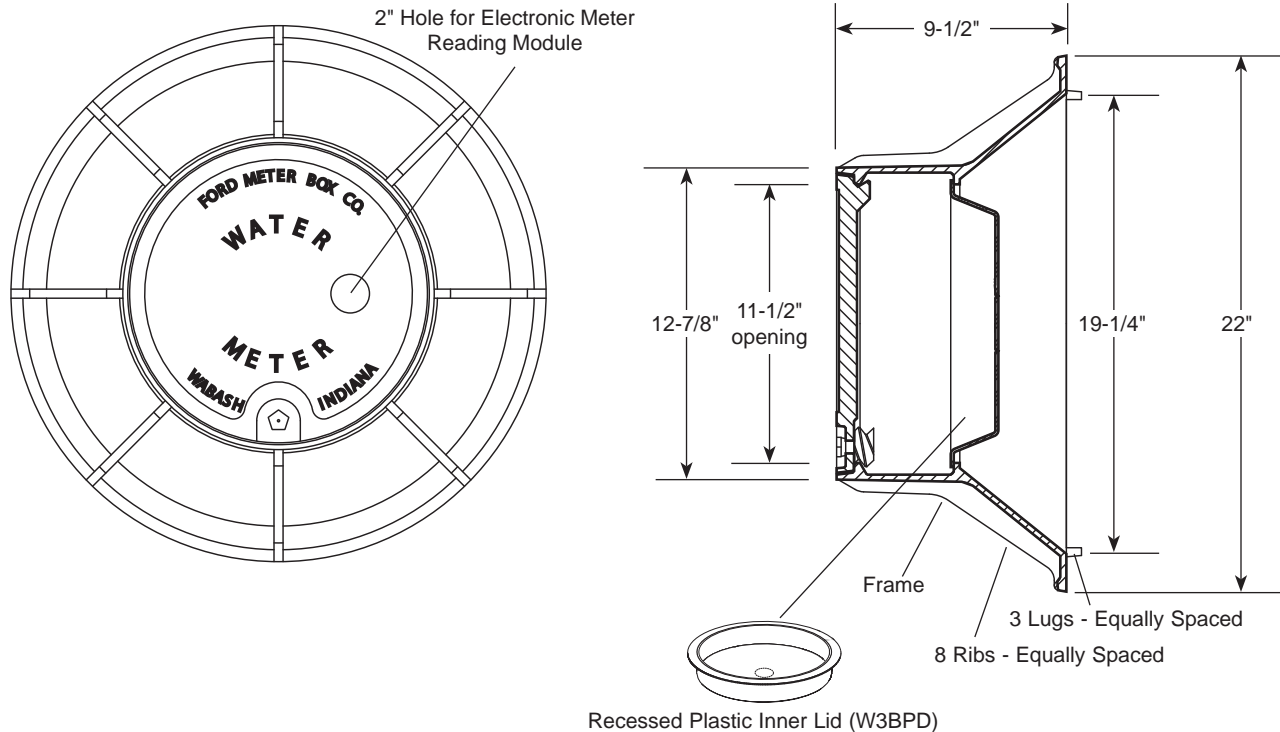

SUBMITTAL INFORMATION

Meter Box Covers - (W3H-T style)

EXTRA HEAVY 11-1/2" WABASH DOUBLE INSET LID FOR 20" TILE

*LID SIZE	TILE I.D.	APPROX. WT. LBS.	DESCRIPTION	CATALOG NUMBER	✓ SUBMITTED ITEM(S)
11-1/2"	20"	75	Single hole for Electronic Meter Reading Module	W3H-T	

*Lid size indicates approximate pit access opening; actual lid diameter is approximately 1" larger
Recessed Plastic Inner Lid (W3BPD) is standard on lids with EMR holes

FEATURES

- Precast hole(s) for electronic meter reading modules
- Standard Pentagon Bolt furnished with locking lids
Larger bolt is available; add "-LB" to catalog number; for non-locking lid, add "-LL"
- Frame and lid are cast iron per ASTM A48, Class 25
- Plastic recessed inner lid is standard on lids with EMR holes
- Finish is black e-coating
- Two holes for electronic meter reading modules available, add "-TT" to end of catalog number