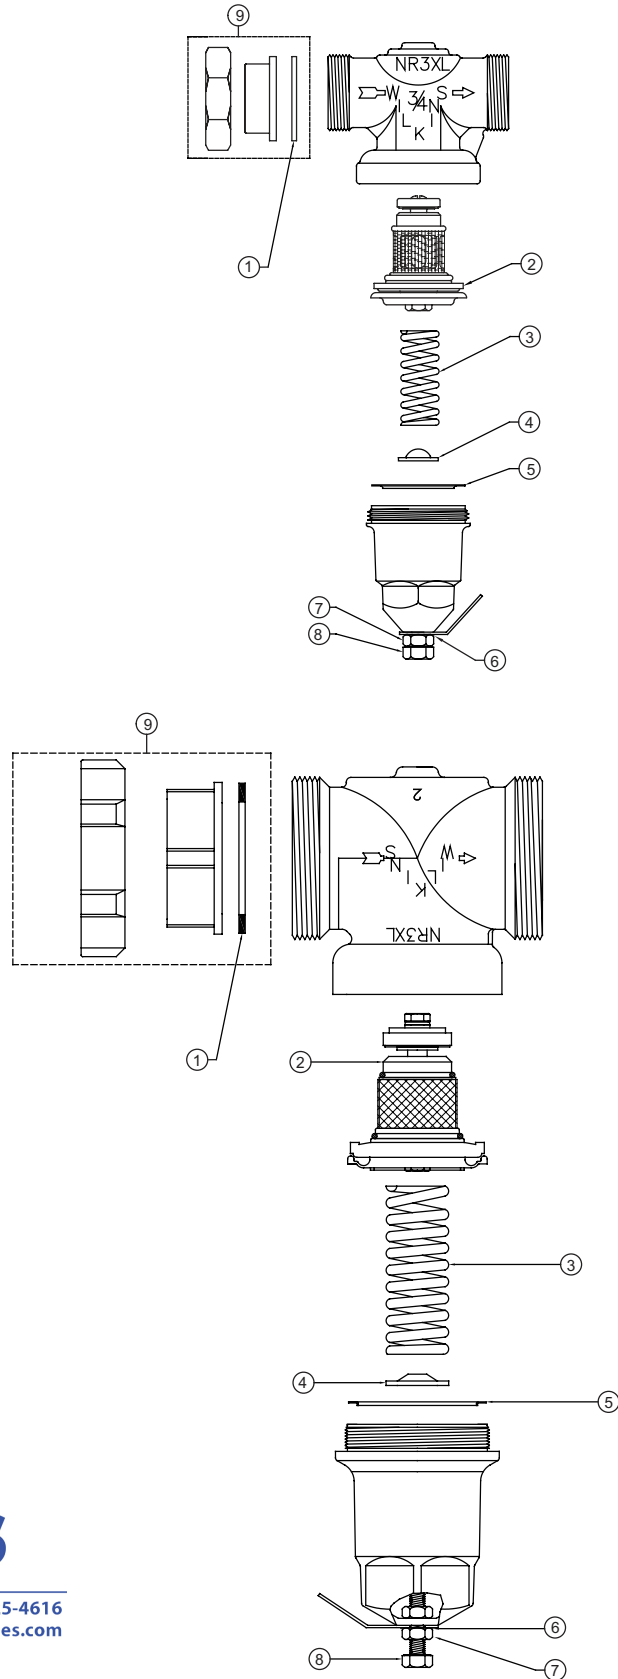

MODEL NR3XL

Pressure Reducing Valves – 1/2" to 2"

Repair Kit Components		Complete Repair Kits									
		1/2"		3/4"		1"		1-1/4"		1-1/2"	2"
Item #	Item Description	RK12-NR3XL	RK12-NR3XLHRSC	RK34-NR3XL	RK34-NR3XLHRSC	RK1-NR3XL	RK1-NR3XLHRSC	RK114-NR3XL	RK114-NR3XLHRSC	RK112-NR3XL	RK2-NR3XL
1	Union Gasket	•	•	•	•	•	•	•	•	•	•
2	Cartridge	•	•	•	•	•	•	•	•	•	•
3	Spring	•	•	•	•	•	•	•	•	•	•
4	Spring Disc	•	•	•	•	•	•	•	•	•	•
5	Friction Ring	•	•	•	•	•	•	•	•	•	•
6	Washer		•		•		•		•		
7	Locknut	•	•	•	•	•	•	•	•	•	•
8	Adjustment Bolt	•	•	•	•	•	•	•	•	•	•

Whole Goods (Available for individual sale)							
Item #	Item Description	1/2"	3/4"	1"	1-1/4"	1-1/2"	2"
9	Tailpiece Kit, NPT	12X34-TPKXL	34-TPKXL	1-TPKXL	114-TPKXL	112-TPKXL	2-TPKXL
	Tailpiece Kit, Copper	12X34-TPKXLC	34-TPKXLC	1-TPKXLC	114-TPKXLC	112-TPKXLC	2-TPKXLC
	Tailpiece Kit, Push Fit	12X34-TPKXLPF	34-TPKXLPF	1-TPKXLPF	N/A		
	Tailpiece Kit, Press Fit	N/A	34-TPKXLPF	1-TPKXLPF	114-TPKXLPF	112-TPKXLPF	2-TPKXLPF
	Tailpiece Kit, PEX	12X34-TPKXLPEX	34-TPKXLPEX	1-TPKXLPEX	N/A		
	Tailpiece Kit, PEXF1960	12X34-TPKXLPEXF1960	34-TPKXLPEXF1960	1-TPKXLPEXF1960			
	Tailpiece Kit, CPVC	N/A	34-TPKCPVC	1-TPKCPVC			

MODEL NR3XL

Pressure Reducing Valves - 1/2" to 2"

Parts Drawing

36 Hudson Rd
Sudbury MA 01776

800-225-4616
www.tisales.com