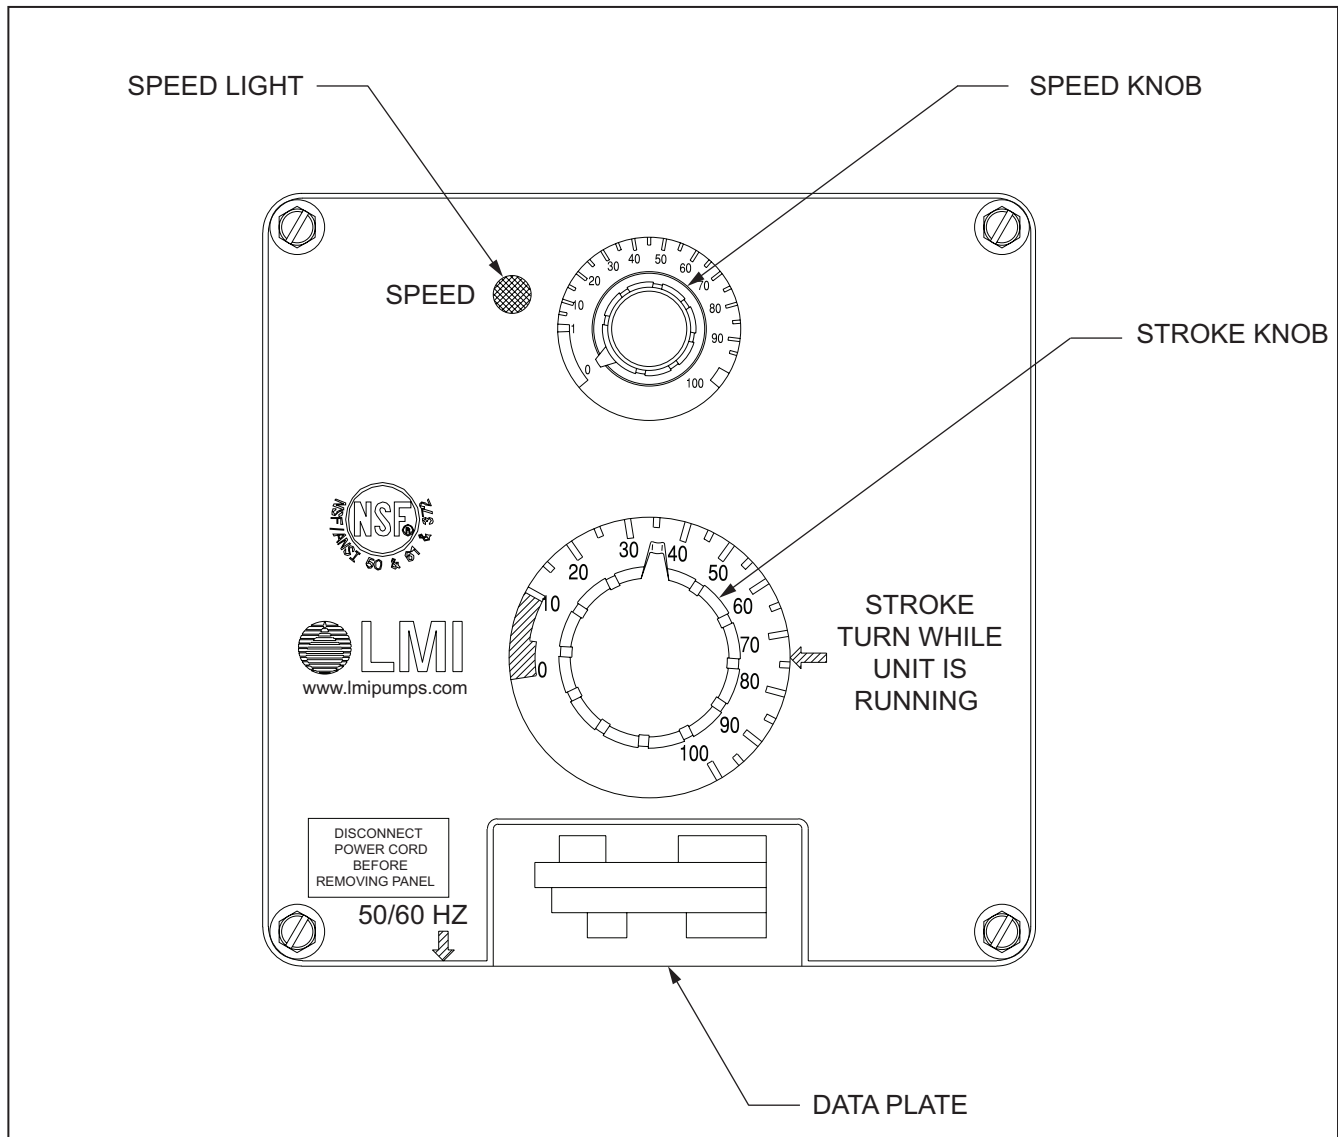

SERIES B1 DRIVE ASSEMBLY PARTS LIST

Key Number	Model Series	Part Number	Description	Qty
5	B1	30709	Speed Knob	1
6	B1	30803	Gasket	1
7	B1	36256	Panel with Nameplate	1
8	B1	10166	O-Ring	1
9	B1	10465	Grommet	1
10	B1	34497	O-Ring	1
11	B1	35743	Speed Shaft	1
12	B1	35744	Dual Pin	1
13	B1	31891	Stroke Knob Assembly	1
14	B11	25882	Stroke Dial	1
15	B1	30306	Screw	4
16	B1	36255	Pulser	1
17	B1	10422	Retaining Ring	1
18	B111, B121, B131, B141	10626	Varistor Assembly, 115V	1
	B112, B122, B132, B142, B113, B123, B133, B143, B115, B125, B135, B145, B116, B126, B136, B146, B117, B127, B137, B147	10627	Varistor Assembly, 230-250V	
19	B112, B122, B132, B142	25268	Power Cord, 230V US	1
21	B1	35398	Housing	1
23	B1	35269	O-Ring	2
24	B1	31898	Stroke Adjustment Assembly	1
25	B111, B121, B131, B141	26293	Power Cord Assembly, 115V	1
	B112, B122, B132, B142	26296	Power Cord Assembly, 230V US	1
	B113, B123, B133, B143	26297	Power Cord Assembly, 230V DIN	1
	B115, B125, B135, B145	26817	Power Cord Assembly, 240V UK	1
	B116, B126, B136, B146	26818	Power Cord Assembly, 250V AUST	1
	B117, B127, B137, B147	27701	Power Cord Assembly, 230V SWISS	1
26	B1	10598	Screw, 10-24X0.62 SS	4
27	B1	10415	Washer, Conical	4
28	B1	25068	EPU Sleeve	1
29	B1	25127	Screw, 10-24X4.5 SS	4
30	B1	10973	Seal	1

SERIES B1 CONTROL PANEL DETAIL