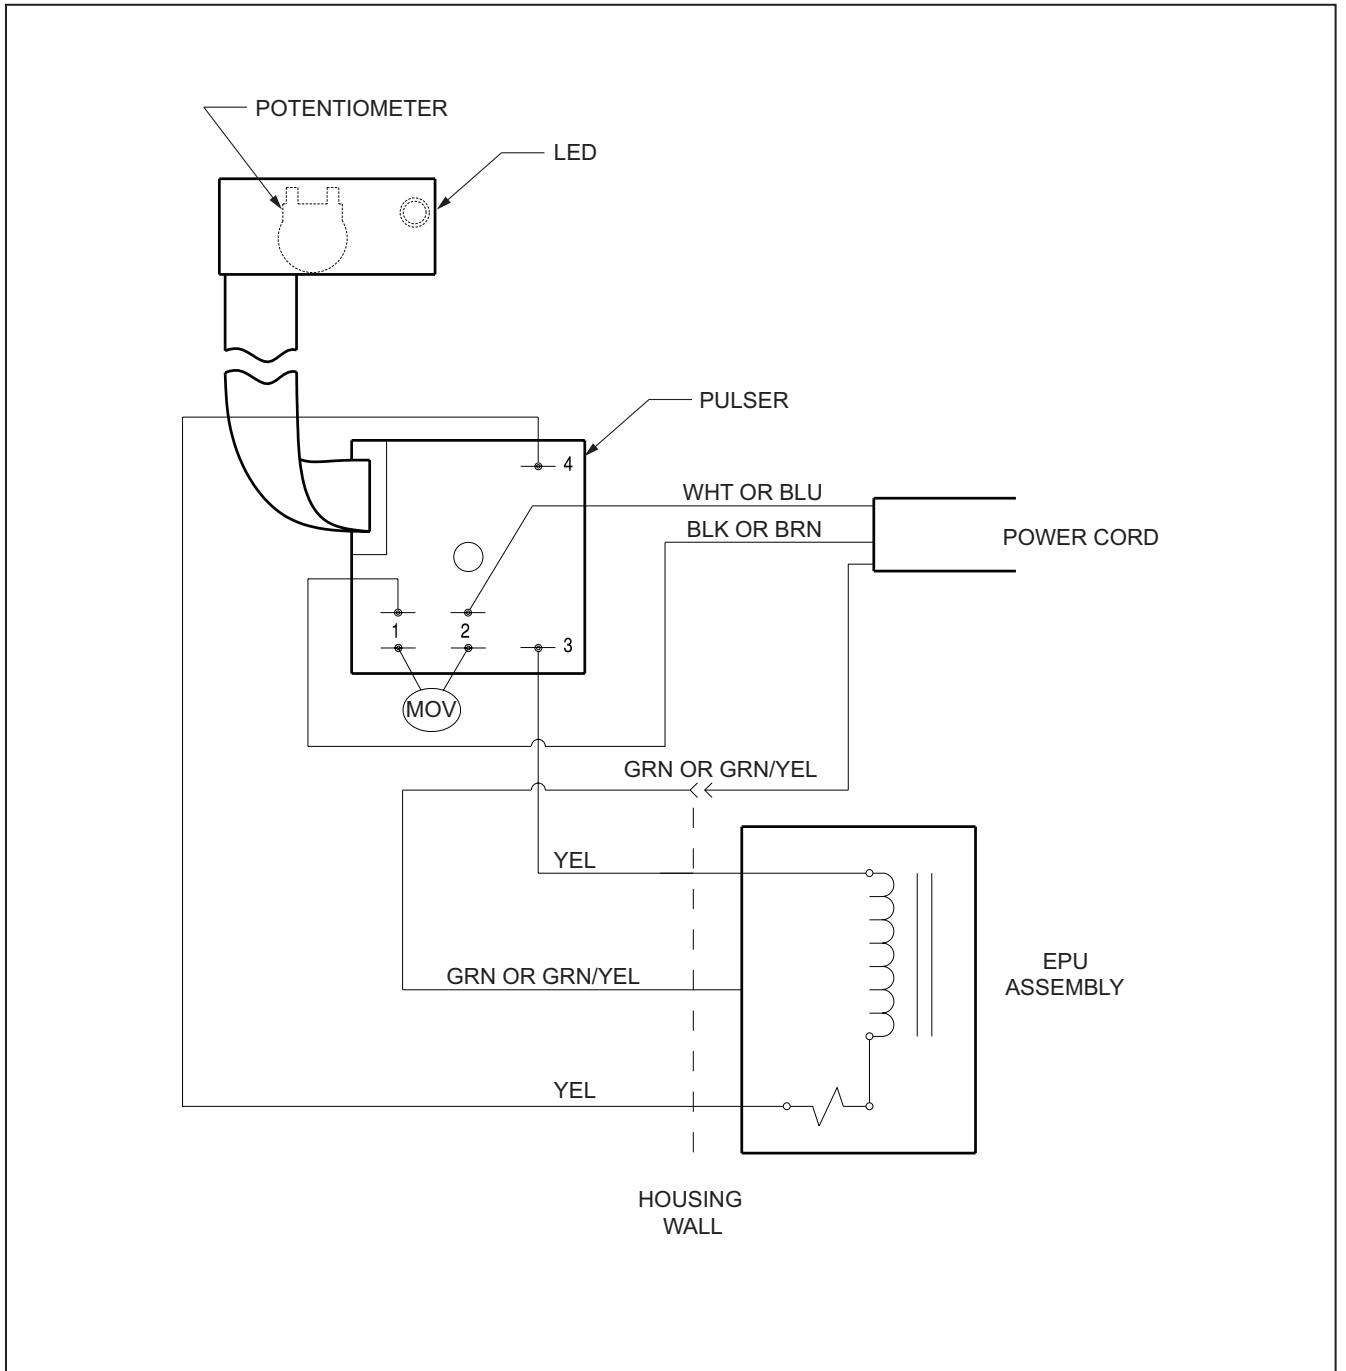

SERIES B1 WIRING DIAGRAM